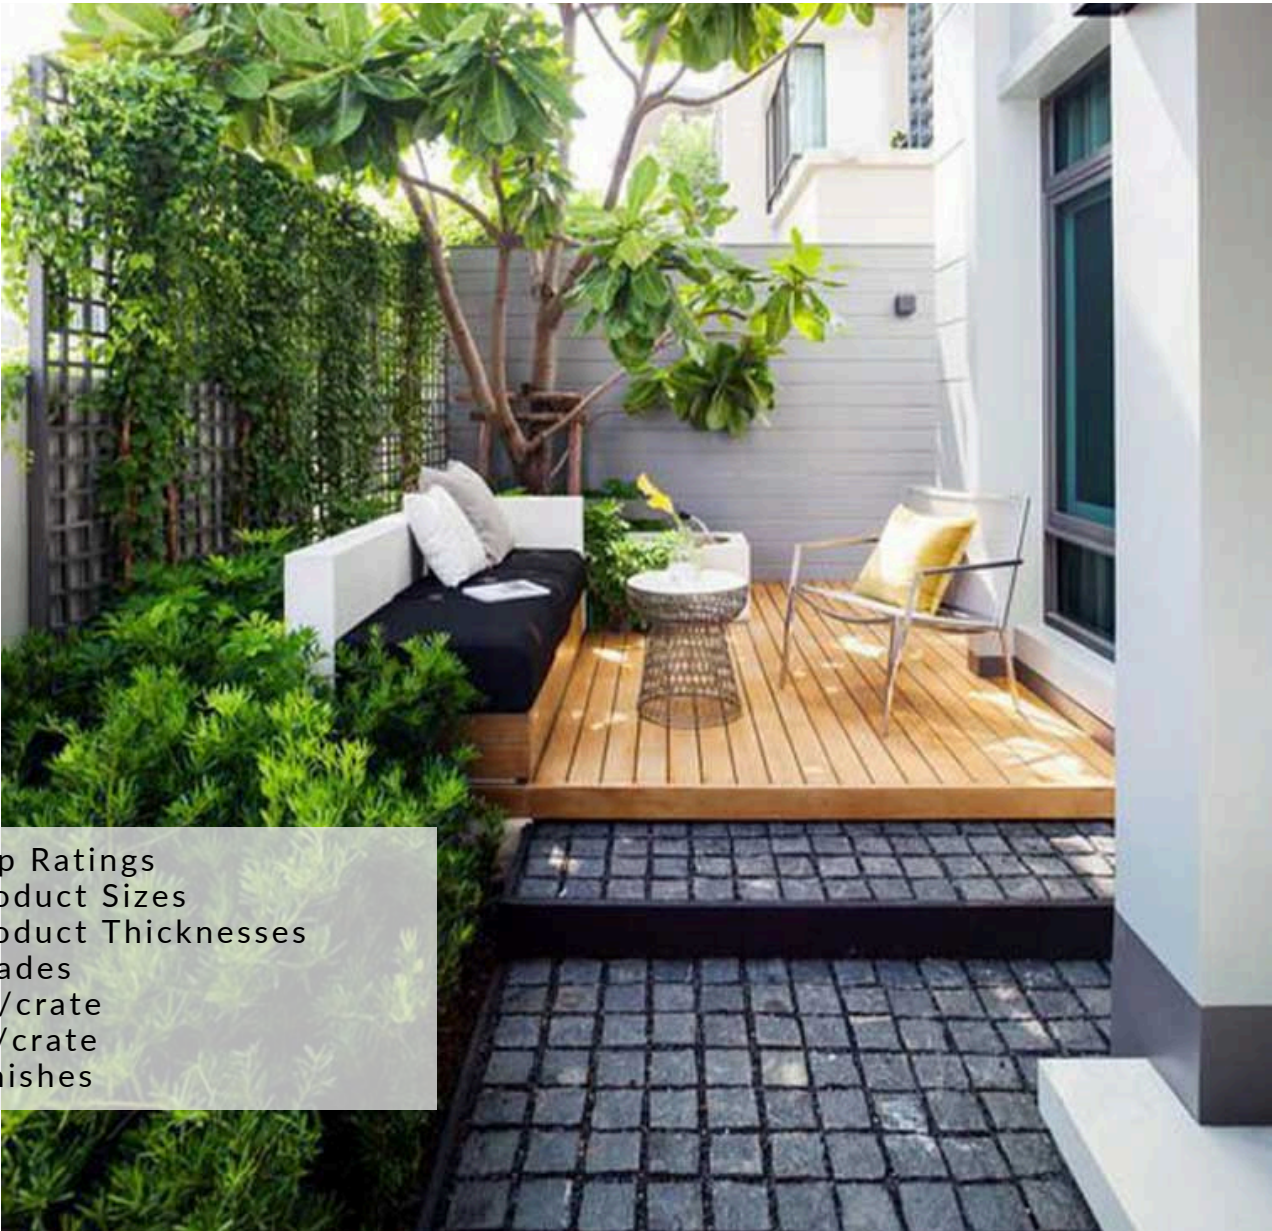

PRODUCT RANGE

COBBLESTONES

- Slip Ratings
- Product Sizes
- Product Thicknesses
- Grades
- m²/crate
- kg/crate
- Finishes

Cobblestones

Cobblestones are great for pathways, driveways and outdoor spaces such as patios and garden walkways. Their rustic charm and durability make them a popular choice for adding a touch of elegance to any outdoor area. The unique texture and earthy tones of cobblestones create a timeless look that enhances the overall aesthetic of a property.