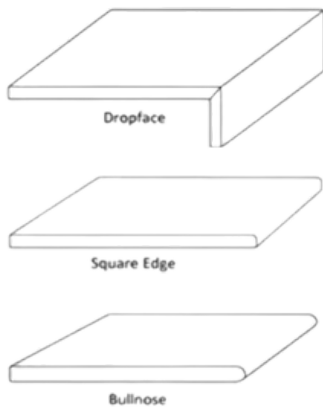

Since 1986, we've helped countless homeowners translate their dreams into stunning realities. Let Stone & Slate Discounts be your trusted partner.

Edge Profiles

Here are few of the popular pool coping styles we stock: Drop Face Pool Coping, Bullnose Pool Coping & Tumbled Pool Coping.

Product Features

Durable

Non-Slip

Outdoor

Low Heat Absorption

Low Maintenance

Project Sizes Available