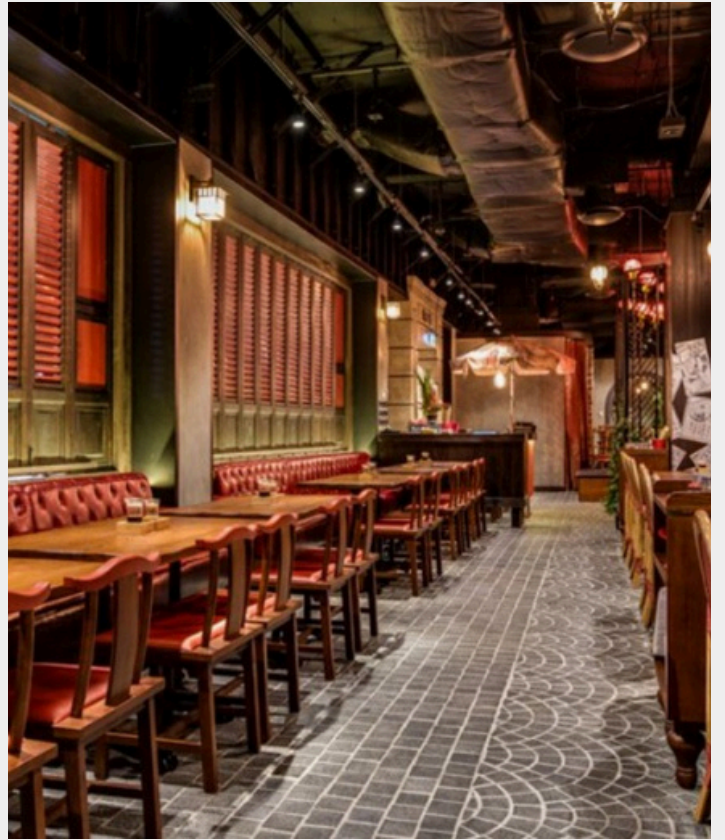

Since 1986, we've helped countless homeowners translate their dreams into stunning realities. Let Stone & Slate Discounts be your trusted partner.

Edge Profiles

Here are few of the popular pool coping styles we stock: Drop Face Pool Coping, Bullnose Pool Coping & Tumbled Pool Coping.