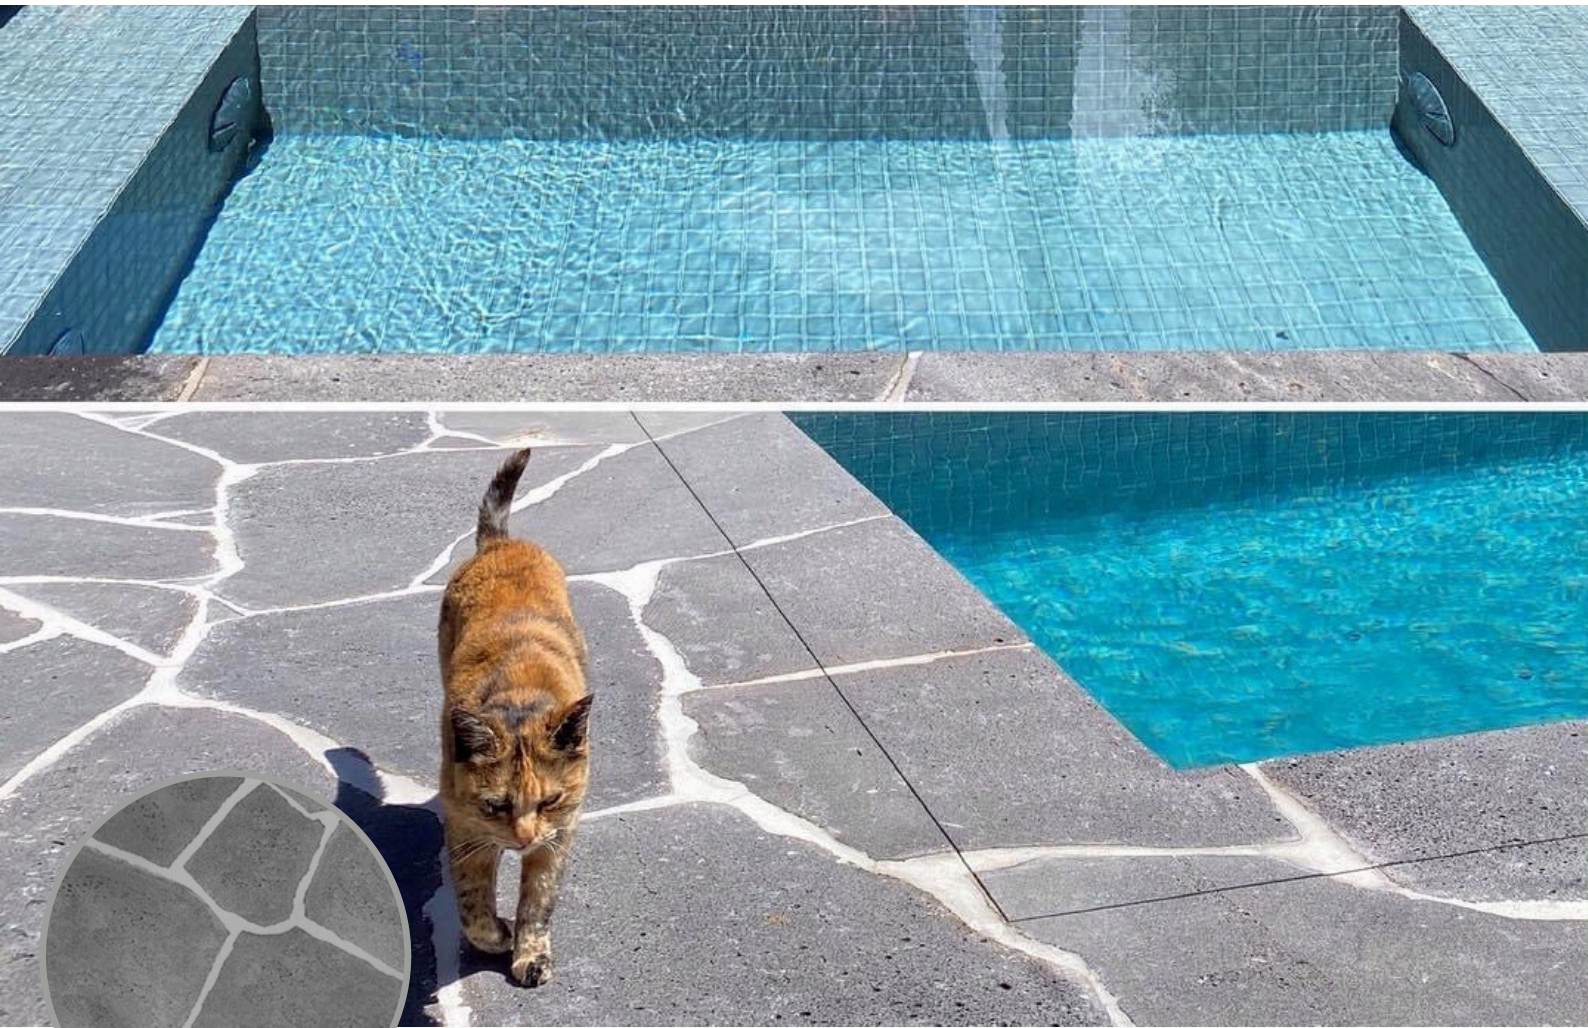

Bluestone Crazy Paving - European

Size	Thickness	Finish	Grade	m²/crate	kg/crate	slip rating
200-600mm	20mm+-3mm	Sawn	Standard	24	1100	P5
200-600mm	20mm+-3mm	Sawn	Standard	16	1100	P5