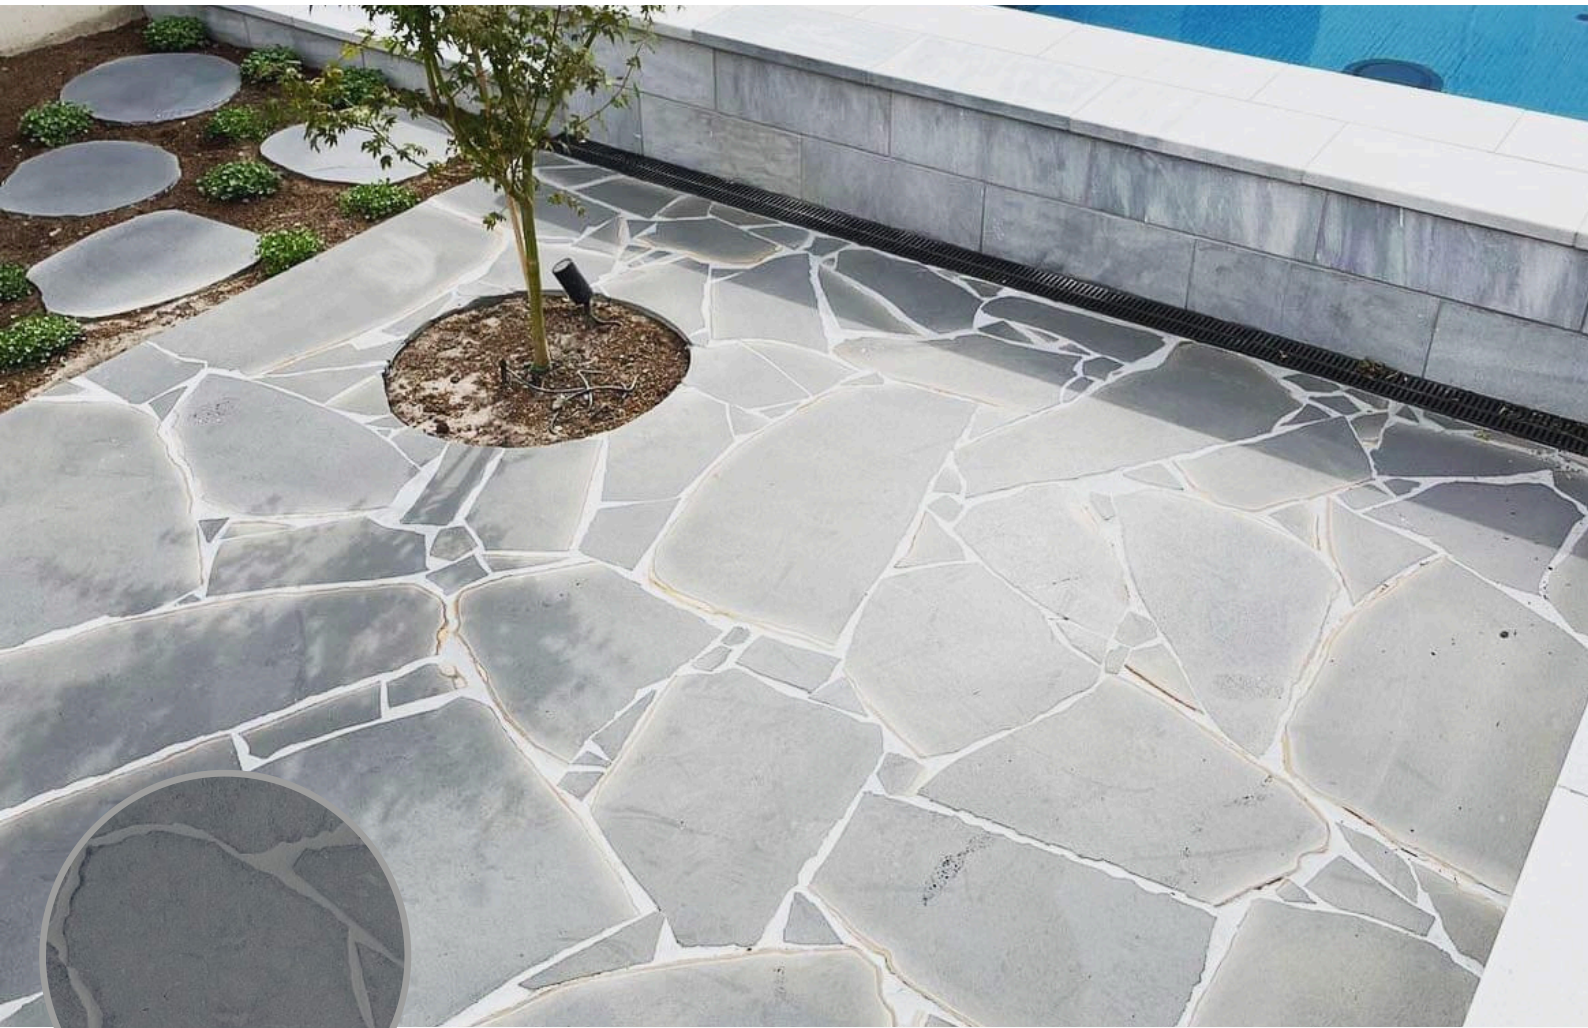

Bluestone Crazy Paving - Harkaway

Size	Thickness	Finish	Grade	m²/crate	kg/crate	slip rating
200-600mm	20mm+-3mm	Sawn & Lightly Honed	Standard	20	1100	P5
200-600mm	20mm+-3mm	Sawn & Lightly Honed	Standard	13	1100	P5