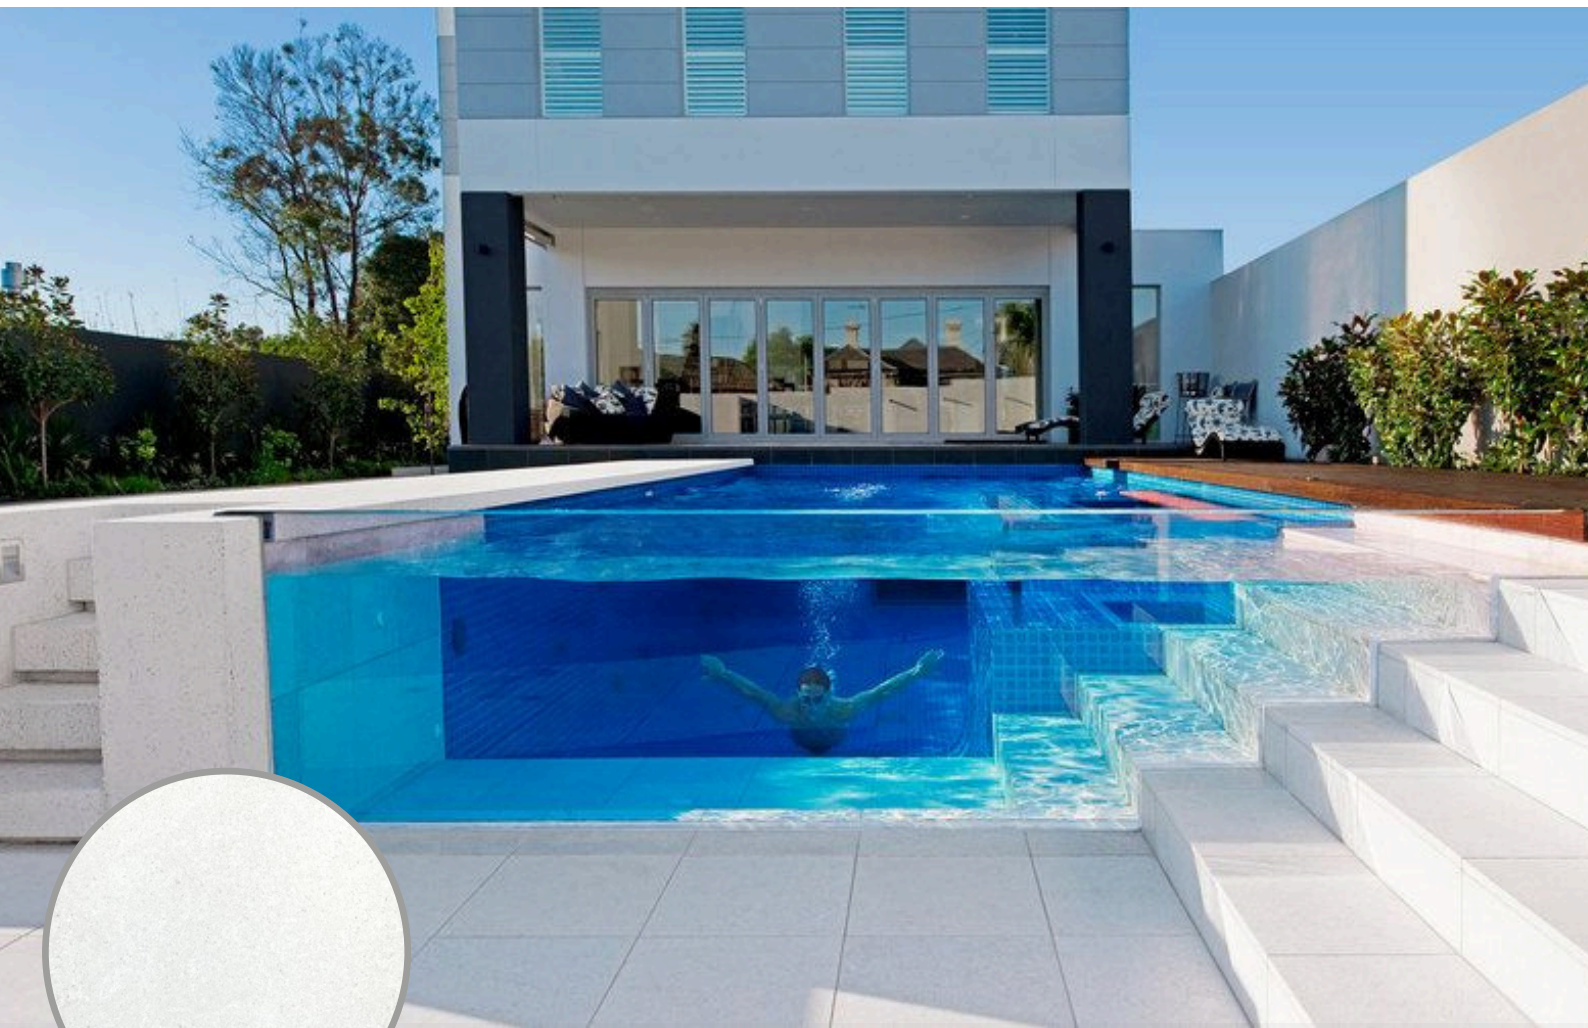

Capri White Limestone Tiles

Size	Thickness	Finish	Grade	m²/crate	kg/crate	slip rating
610x406	12mm	Tumbled	Standard	40	1400	P5
610x406	30mm	Tumbled	Standard	16.5	1210	P5
French Pattern	12mm	Tumbled	Standard	39	1400	P5
610x406	12mm	Sandblasted	Standard	40	1400	P5
610x406	30mm	Sandblasted	Standard	16.5	1210	P5
French Pattern	12mm	Sandblasted	Standard	39	1400	P5