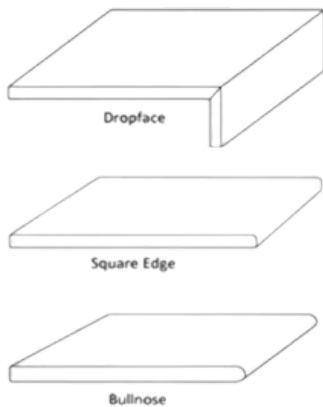

Since 1986, we've helped countless homeowners translate their dreams into stunning realities. Let Stone & Slate Discounts be your trusted partner.

Edge Profiles

Here are few of the popular pool coping styles we stock: Drop Face Pool Coping, Bullnose Pool Coping & Tumbled Pool Coping.

Experience the world's finest materials without the hefty price tag: our quarry partnerships unlock exceptional quality at competitive costs.

Product Features

Durable

Non-Slip

Outdoor

Low Heat Absorption

Low Maintenance

Project Sizes Available