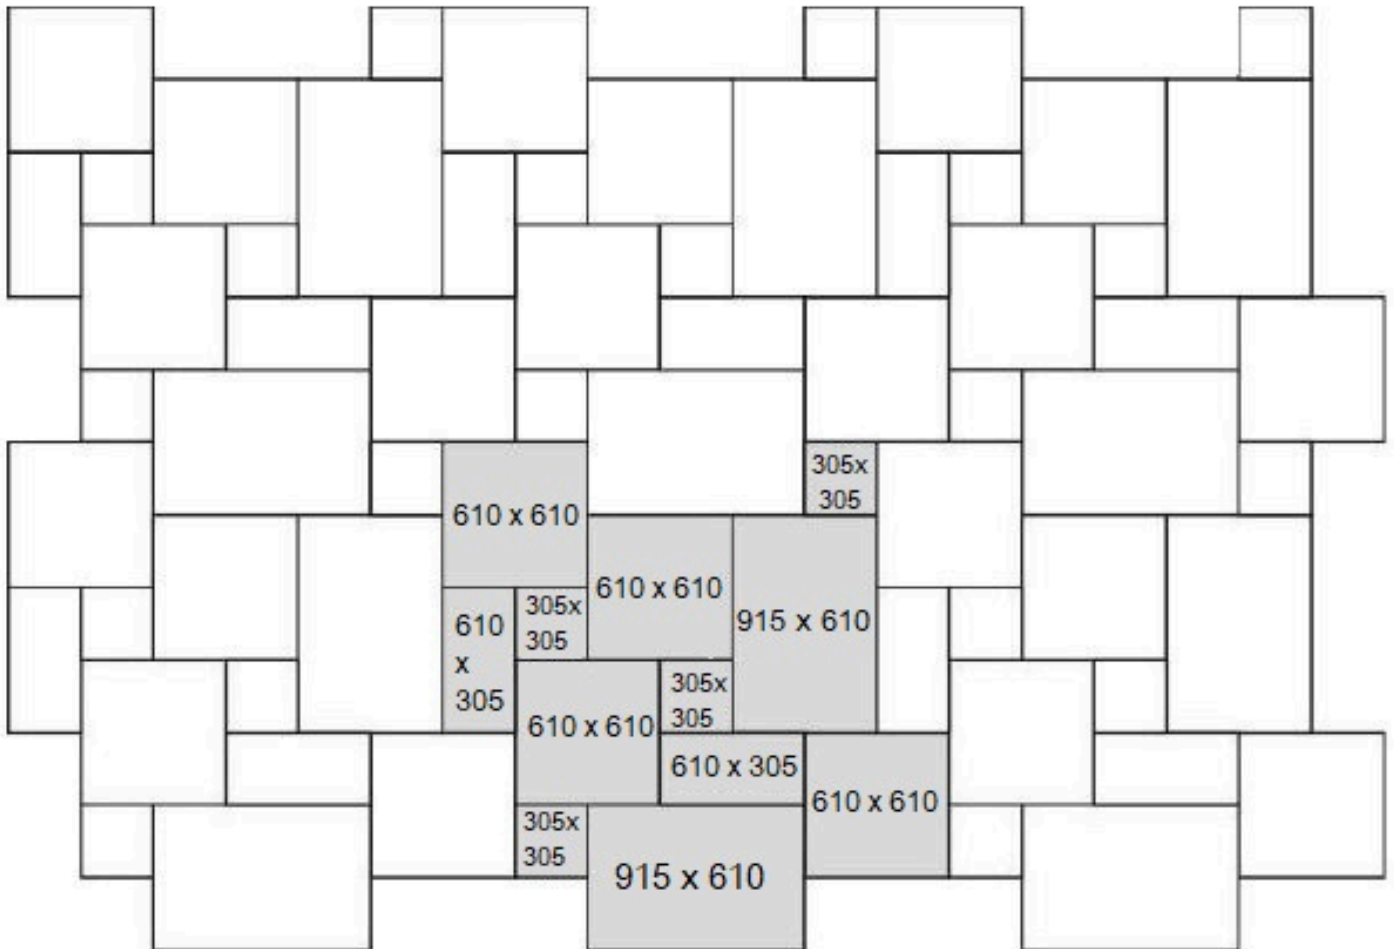

French Pattern for Travertine

One Pack Contains

.75m²

- X1 610X406
- X1 406X203
- X2 406X406
- X2 203X203

One Whole Pattern is

1.5 m²

- X2 610X406
- X2 406X203
- X4 406X406
- X4 203X203

French Pattern for Extra Large Travertine

One Pack Contains

1.25m²
X1 915x610
X1 610x305
X2 610x610
X2 305x305

One Whole Pattern is

2.5m²
X2 915x610
X2 610x305
X4 610x610
X4 305x305

Since 1986, we've helped countless homeowners translate their dreams into stunning realities. Let Stone & Slate Discounts be your trusted partner.

Project Sizes Available