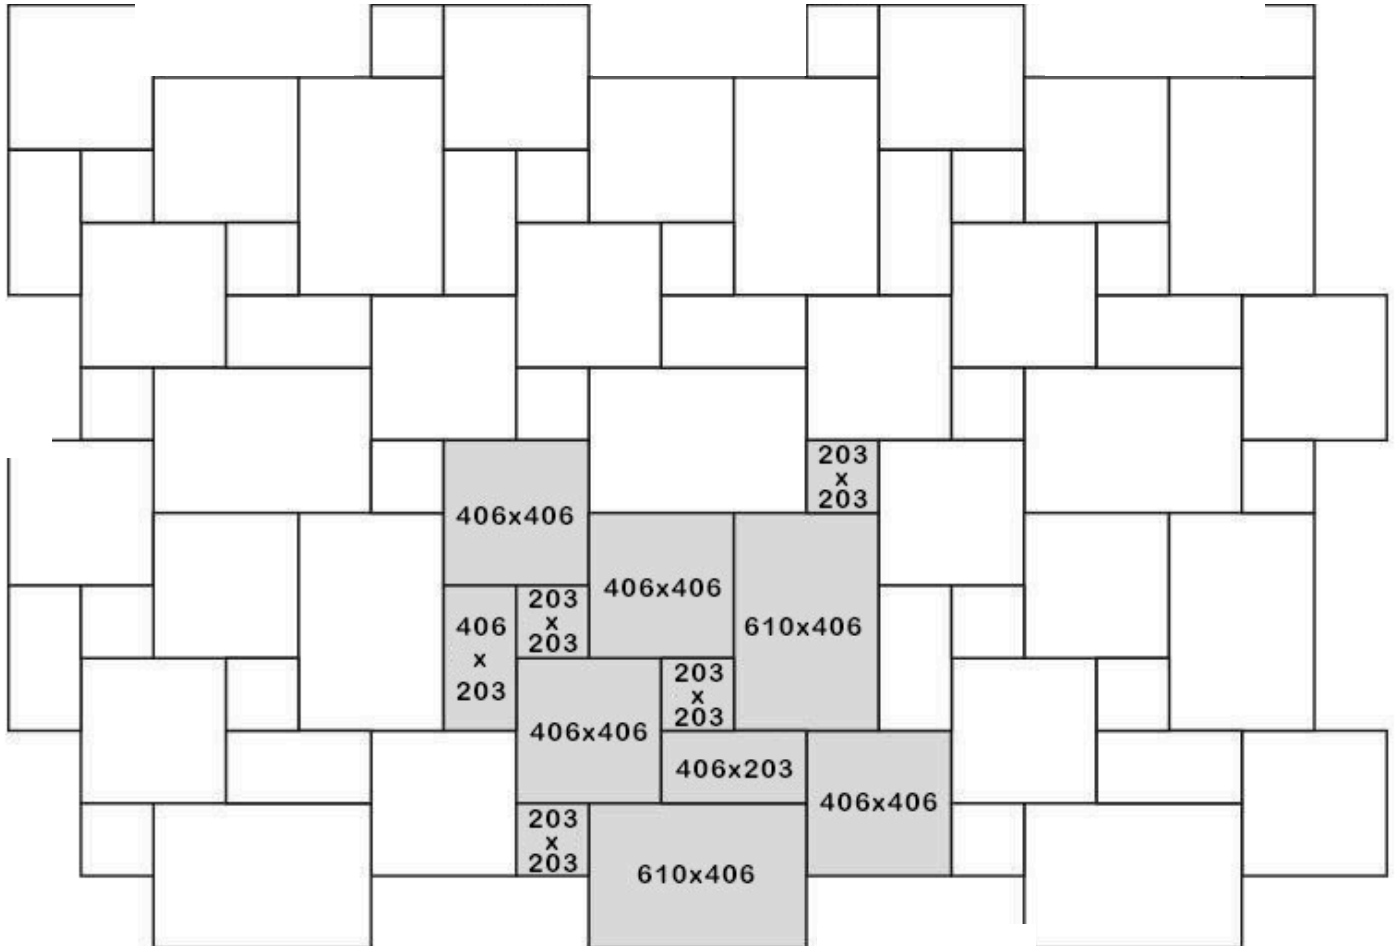

French Pattern for Travertine

One Pack Contains

.75m²

- X1 610X406
- X1 406X203
- X2 406X406
- X2 203X203

One Whole Pattern is

1.5 m²

- X2 610X406
- X2 406X203
- X4 406X406
- X4 203X203

French Pattern for Extra Large Travertine

One Pack Contains

1.25m²
X1 915x610
X1 610x305
X2 610x610
X2 305x305

One Whole Pattern is

2.5m²
X2 915x610
X2 610x305
X4 610x610
X4 305x305

Since 1986, we've helped countless homeowners translate their dreams into stunning realities. Let Stone & Slate Discounts be your trusted partner.

Project Sizes Available